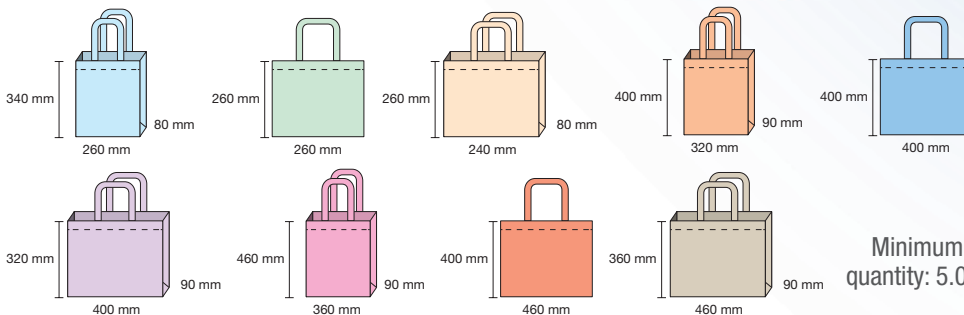

Minimum order
quantity: 5.000 units